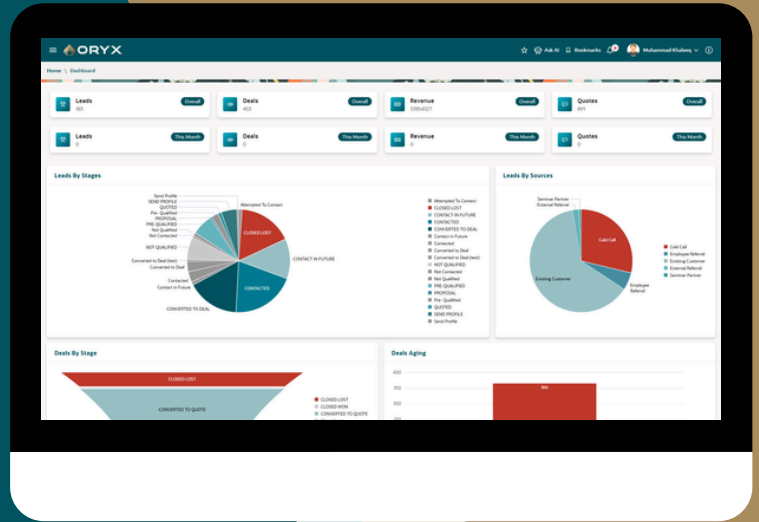

Get Strategic Insights

FINANCE MANAGEMENT

- ✓ Real-Time GL Postings
- ✓ Budgeting & Forecasting
- ✓ Tax Compliance Ready
- ✓ Cash Flow Tracking
- ✓ Audit Trail & Compliance

Growth with Vendors

SUPPLY CHAIN

- ✓ Procurement Management
- ✓ Inventory Control
- ✓ Logistics & Distribution
- ✓ Supplier Management
- ✓ Demand Forecasting

No Further Delays

PROJECT MANAGEMENT

- ✓ Comprehensive Planning
- ✓ Resource Allocation
- ✓ Budget & Cost Tracking
- ✓ Progress Monitoring
- ✓ Task & Document Management

Built to Communicate

ORYX ERP

One platform for Finance, HR, Sales, Inventory & More.

Ownership Over Dependency

Engineered Architecture

Integration - Ready

ERP VALUE PREPOSITION

Unlimited Users with Role-Based Access