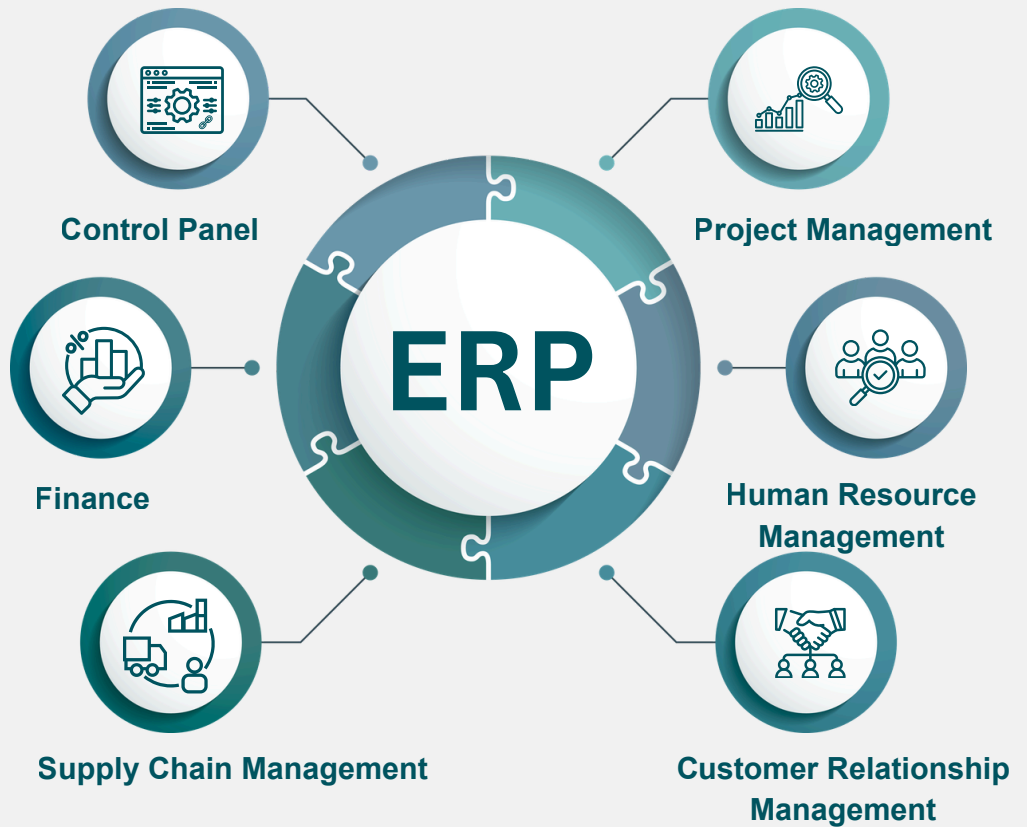

Accelerate Intelligent Growth
ORYX – Unified ERP
Cost Effective – Digital Transformation

ORYX ERP

brings everything under one Intelligent, Customizable Platform to streamline Workflows, improve Transparency, and make faster data-driven Decisions. It's an "Integrated Control" hub designed to simplify management, improve coordination, and ensure consistent oversight across departments.

Unified, Seamless Commands

CONTROL PANEL

- ✓ Integrated Modules
- ✓ Role-Based Access
- ✓ Custom Widgets
- ✓ Cross-Platform Access
- ✓ User-Friendly Interface

Customer Insights, Power Results

NEXT-GENERATION CRM