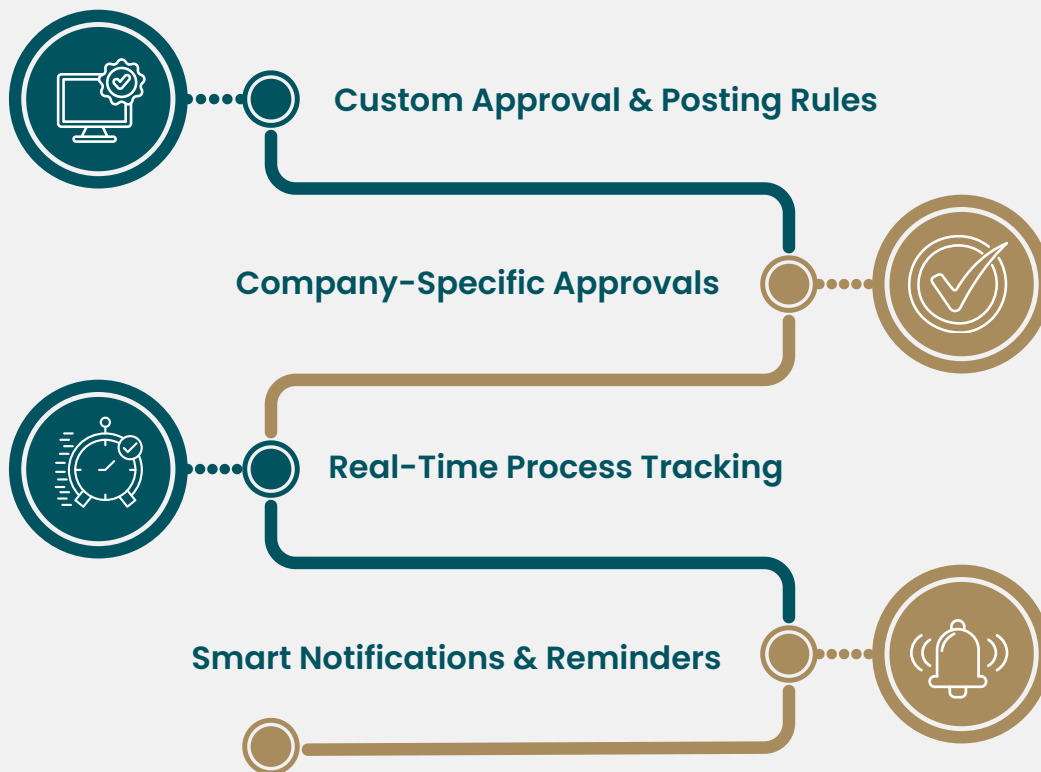

Unified, Seamless Commands

CONTROL PANEL

- ✓ Integrated Modules
- ✓ Role-Based Access
- ✓ Custom Widgets
- ✓ Cross-Platform Access
- ✓ User-Friendly Interface

Customer Insights, Power Results

NEXT-GENERATION CRM

- ✓ Lead & Opportunity Management
- ✓ Customer Engagement
- ✓ Sales Pipeline Tracking
- ✓ Marketing Automation
- ✓ Customer Insights

Empower Your Workforce

HR MANAGEMENT

- ✓ Recruitment & Onboarding
- ✓ Payroll Automation
- ✓ Performance Management
- ✓ Employee Self-Service
- ✓ Attendance & Shift Management

Get Strategic Insights

FINANCE MANAGEMENT

- ✓ Real-Time GL Postings
- ✓ Budgeting & Forecasting
- ✓ Tax Compliance Ready
- ✓ Cash Flow Tracking
- ✓ Audit Trail & Compliance

Growth with Vendors

SUPPLY CHAIN

- ✓ Procurement Management
- ✓ Inventory Control
- ✓ Logistics & Distribution
- ✓ Supplier Management
- ✓ Demand Forecasting

No Further Delays

PROJECT MANAGEMENT

- ✓ Comprehensive Planning
- ✓ Resource Allocation
- ✓ Budget & Cost Tracking
- ✓ Progress Monitoring
- ✓ Task & Document Management